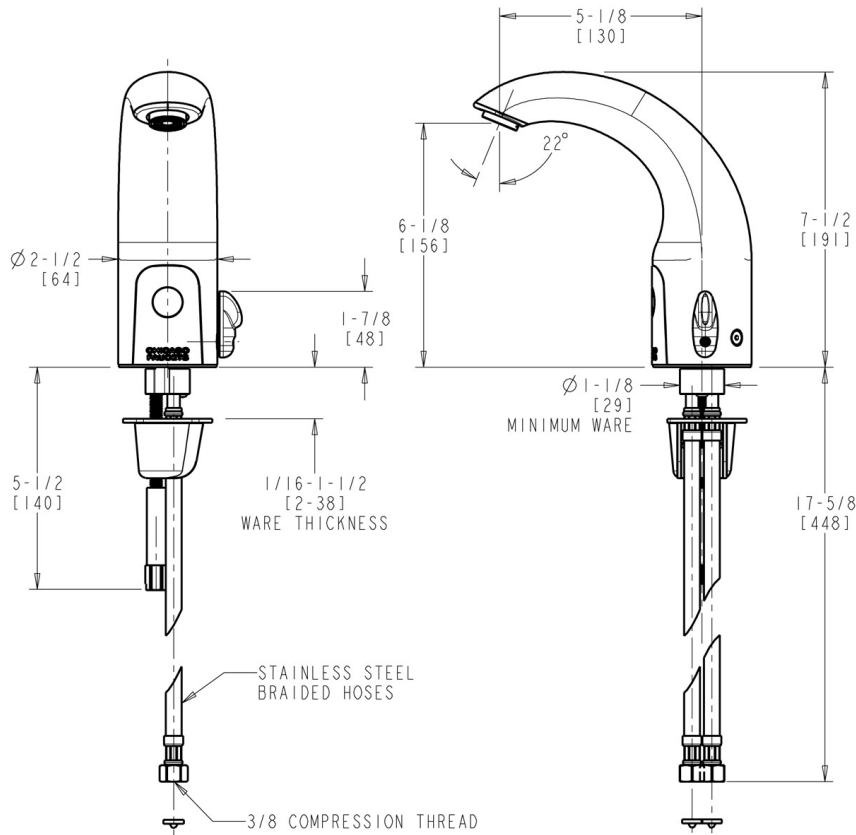

#### ECAST

ECAST products are intended for installation where state laws and local codes mandate lead content levels or in any location where lead content is a concern.

2100 South Clearwater Drive  
 Des Plaines, IL  
 P: 847/803-5000  
 F: 847/803-5454  
 Technical: 800/TEC-TRUE  
 www.chicagofaucets.com

**Architect/Engineer Specification**

Chicago Faucets No. 116.222.AB.1, HyTronic electronic faucet with dual-beam infrared sensor. Contemporary-style integral spout, chrome plated. Single-hole deck mount. 0.5 GPM (1.9 L/min) vandal-proof, pressure compensating, Econo-Flo, non-aerating spray. Includes optional 1.5 GPM (5.7 L/min) insert. Dual supply for hot and cold water service. 6-volt lithium CRP2 battery included. Stainless steel hoses included. User-adjustable temperature control mixer. Multiple field-adjustable modes and ranges. Compatible with Chicago Faucets Commander™ handheld programming unit. ECAST® construction with less than 0.25% lead content by weighted average. CALGreen compliant. This product meets ADA ANSI/ICC A117.1 requirements and is tested and certified to industry standards: ASME A112.18.1/CSA B125.1, Certified to NSF/ANSI 61, Section 9 by CSA, California Health and Safety Code 116875 (AB1953-2006), Vermont Bill S.152, NSF/ANSI 372 Low Lead Content, and California Green Building Standards Code (CALGreen).